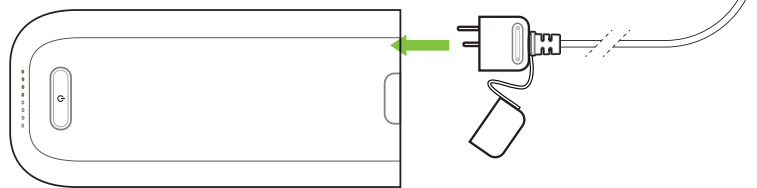

Batteries ship with approximately 50% charge.
Charge fully before your first flight.