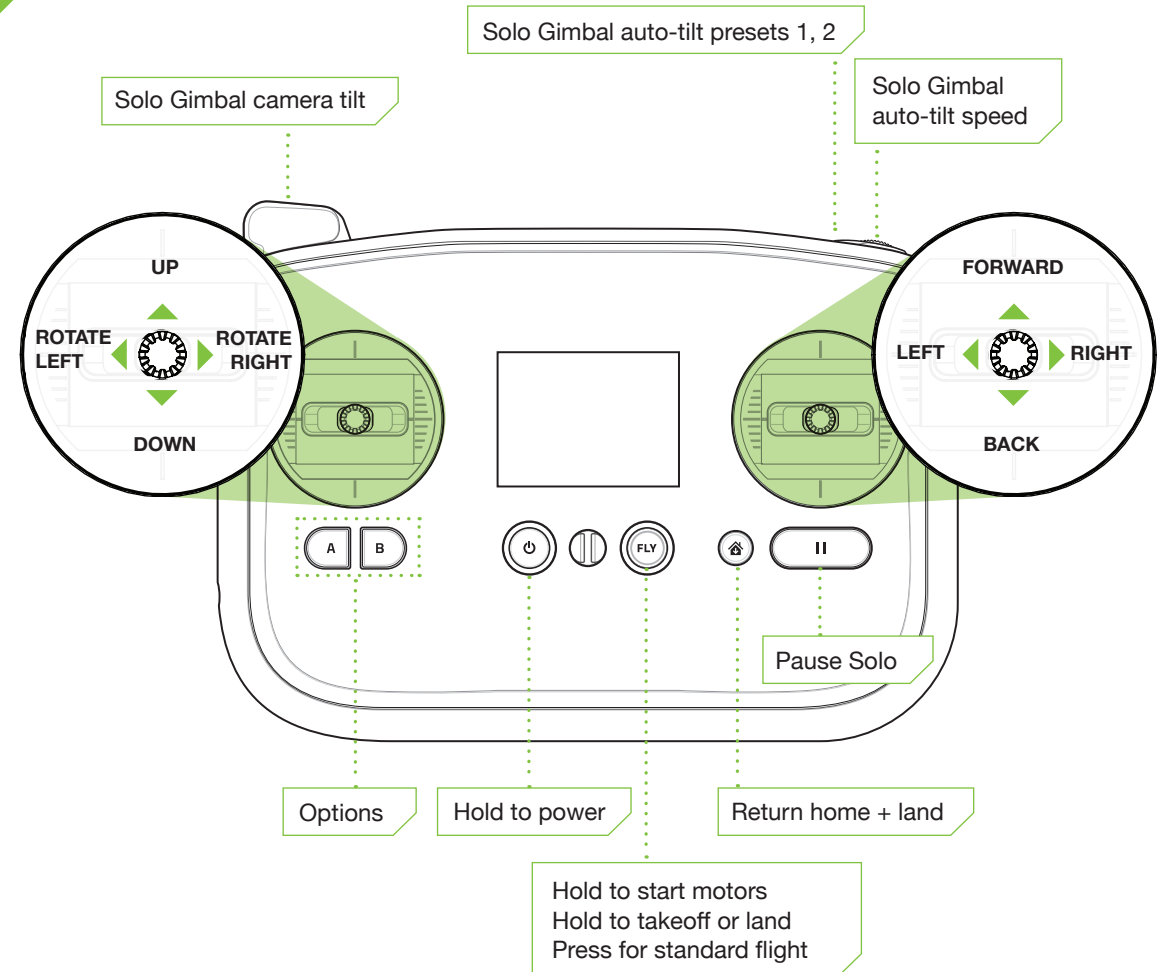

5 VIEW HD VIDEO FROM YOUR GOPRO®

Solo, the controller and the GoPro® must be powered on to view video.

Launch Solo App + Fly Solo
Video upside down? Repeat step 2.

6 LEARN TO FLY SOLO

Go to Flight School and learn the basics.

Take Solo outside!
Never fly indoors. Your walls will thank you.

CHARGE BATTERIES

Controller
Approximately
6 hours of use
3 hours to charge

Solo battery
Approximately
25 minutes flight time (may vary)
1.5 hours to charge

 **Batteries ship with approximately 50% charge.**
Charge fully before your first flight.

CONTROLLER

SOLO

FLY SAFE

DON'T FLY
within 5 miles
of airports

DON'T FLY
over people,
houses or vehicles

DON'T FLY
near stadiums