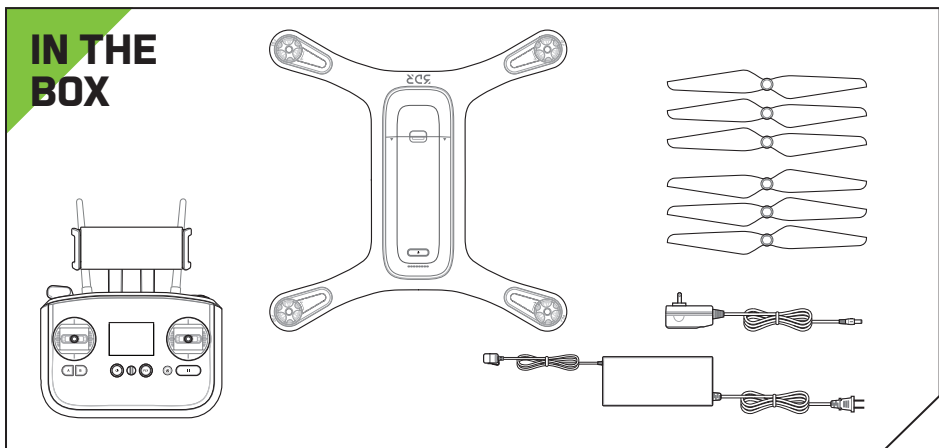

SOLO

SETUP GUIDE

3DR

2 ATTACH YOUR GOPRO®

Set the GoPro® to inverted orientation:
(Be sure your GoPro® is up to date.)

GoPro® HERO4:

GoPro® HERO3:

For best results, set the GoPro® to medium field of view.

Make sure that the Wi-Fi on your GoPro® is turned OFF. It interferes with Solo's communication signals.

Mount your GoPro® upside down.

Connect the HDMI cable.

3 GET "3DR SOLO" APP

Visit 3dr.com/soloapp or download from the App Store or Google Play Store.