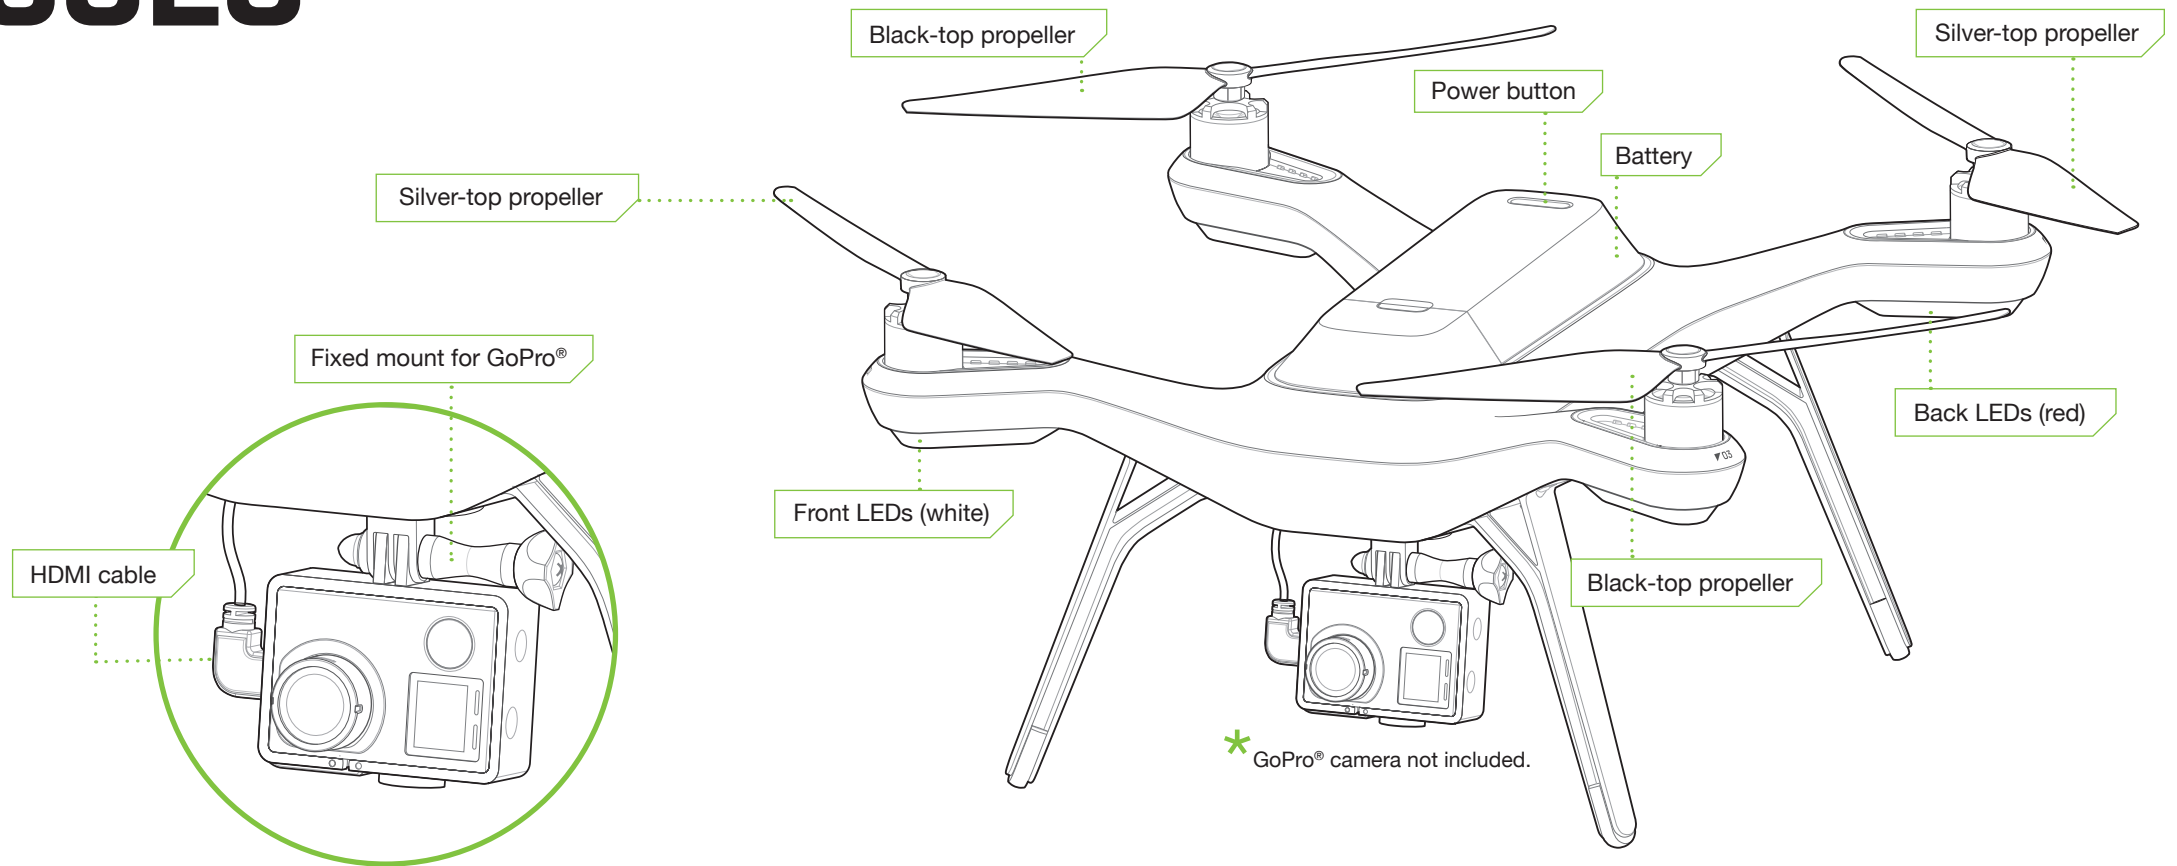

SOLO

FLY SAFE

DON'T FLY
within 5 miles
of airports

DON'T FLY
over people,
houses or vehicles

DON'T FLY
near stadiums

DON'T FLY
in rain, high
winds or fog