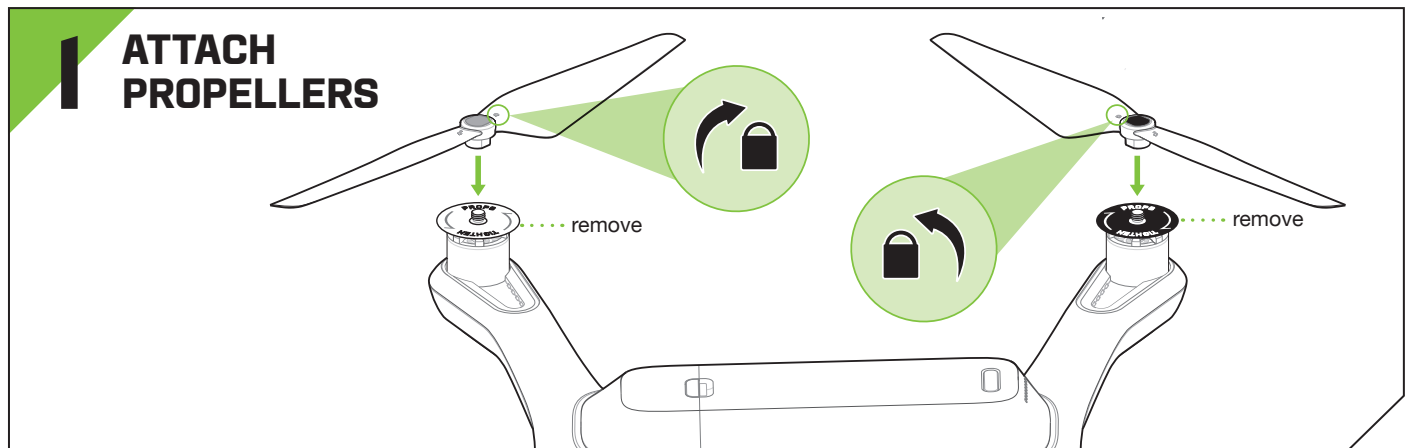

SOLO

SETUP GUIDE

3DR

2 ATTACH YOUR GOPRO®

Set the GoPro® to inverted orientation:
(Be sure your GoPro® is up to date.)

GoPro® HERO4:

GoPro® HERO3:

For best results, set the GoPro® to medium field of view.

Make sure that the Wi-Fi on your GoPro® is turned OFF. It interferes with Solo's communication signals.

Mount your GoPro® upside down.

Connect the HDMI cable.

3 GET "3DR SOLO" APP

Visit 3dr.com/soloapp or download from the App Store or Google Play Store.