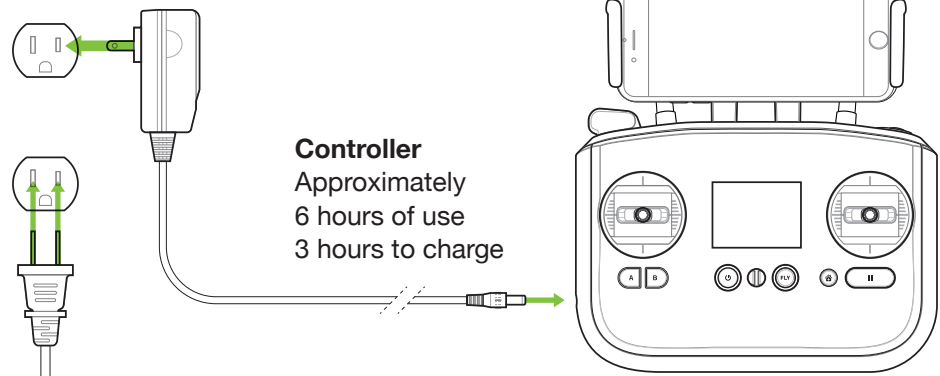

CHARGE BATTERIES

Controller
Approximately
6 hours of use
3 hours to charge

Solo battery
Approximately
25 minutes flight time (may vary)
1.5 hours to charge