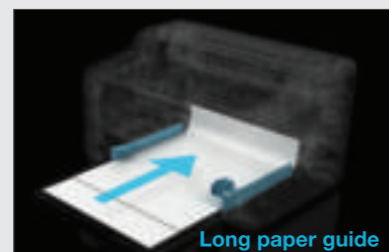

Prevents Paper Jam with Brother's Hassle-free Printing Technology

Before: Short side guide may cause paper skew

After: Longer side guide prevents paper skew

Unique rubber material prevents dust from sticking onto the rollers. Dual roller system improves paper feeding by picking one sheet at a time.