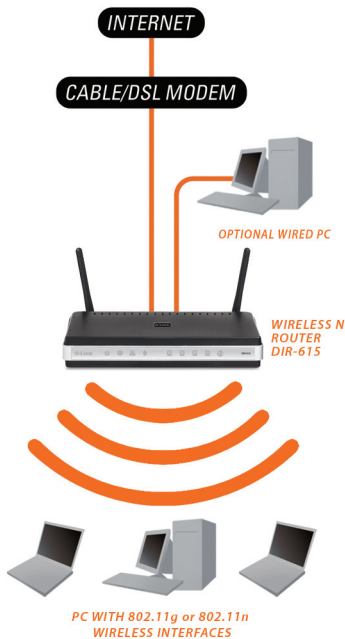

WHAT THIS PRODUCT DOES

Create a wireless network to share high-speed Internet access with computers, game consoles, and media players from greater distances around your home.

FEATURES AND BENEFITS

This Wireless N Router uses draft 802.11n technology with multiple intelligent antennas to maximize the speed and range of your wireless signals to significantly outperform 802.11g MIMO devices¹. The antennas on the Wireless N Router make use of your home's environment by bouncing multiple wireless signals off walls and ceilings to work around obstructions and help eliminate dead spots.

- + Secure wireless network using advanced WEP, WPA, or WPA2 encryption
- + Easy to get started with D-Link Quick Router Setup Utility
- + Backward compatible with 802.11g and 802.11b devices including game consoles and digital media player

YOUR NETWORK SETUP

STANDARDS

- + IEEE 802.11n (draft)
- + IEEE 802.11g
- + IEEE 802.11b
- + IEEE 802.3
- + IEEE 802.3u

DEVICE INTERFACES

- + 4 10/100 LAN Ports
- + 1 10/100 WAN Port

ANTENNAS

Dual external 2dBi Gain reverse SMA antennas

SECURITY

- + 64/128-bit Wired Equivalent Privacy (WEP) data encryption
- + Wi-Fi Protected Access (WPA, WPA2)

ADVANCED FIREWALL FEATURES

- + Network Address Translation (NAT)
- + Stateful Packet Inspection (SPI)
- + VPN Pass-through / Multi-sessions PPTP / L2TP / IPSec

DEVICE MANAGEMENT

Internet Explorer v6 or later; Mozilla Firefox v1.5 or later; or other Java-enabled browsers

TECHNICAL SPECIFICATIONS

LEDS

- + Power
- + Status
- + WAN
- + WLAN (Wireless Connection)
- + LAN (10/100)
- + Internet Status

POWER INPUT

DC 5V 2.5A, through external power adapter

DIMENSIONS

193 x 116.8 x 30.5 mm (7.6 x 4.6 x 1.2 inches)

WEIGHT

940 grams (0.7 lb)

OPERATING TEMPERATURE

0° to 40° C

STORAGE TEMPERATURE

-20° to 65° C

OPERATING HUMIDITY

10% to 90%

STORAGE HUMIDITY

5% to 95%

CERTIFICATIONS

- + FCC Class B
- + IC
- + CE

¹ Maximum wireless signal rate derived from IEEE standard 802.11g and draft 802.11n specifications. Actual data through put will vary. Network conditions and environmental factors, including volume of network traffic, building materials and construction, and network over head, lower actual data through put rate. Environmental factors will adversely affect wireless signal range. Wireless range and speed rates are D-Link relative performance measurements based on the wireless range and speed rates of a draft 802.11n product from D-Link.

² Computer must adhere to Microsoft's recommended System Requirements.

³ The software included with this product is not Mac-compatible.

⁴ Latest software and documentation are available at D-Link websites.

This product is based on IEEE draft 802.11n specifications and is not guaranteed to be forward compatible with future versions of IEEE 802.11n specifications. Compatibility with draft 802.11n devices from other manufacturers is not guaranteed. All references to speed and range are for comparison purposes only. Product specifications, size, and shape are subject to change without notice, and actual product appearance may differ from that depicted herein.

D-Link Worldwide Offices