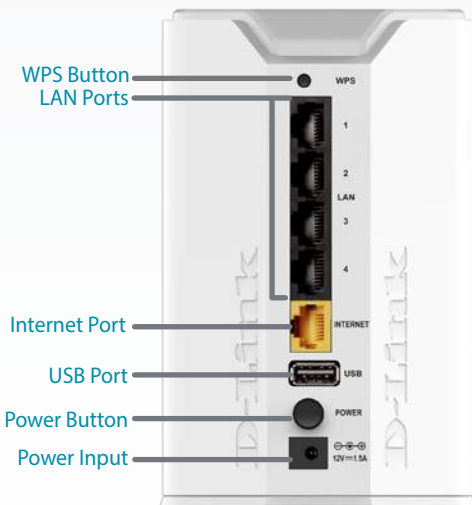

mydlink™ Lite App

With the free mydlink™ Lite app for iOS, Android and Windows Phone devices you can quickly and easily stay in control of your network anywhere with a Wi-Fi or mobile Internet connection.

Easy to Set Up, Easy to Secure

Sharing your Internet connection doesn't have to be a complicated process. Just open a web browser to access the setup wizard and follow the easy step-by-step instructions to get started. Implement WPA/WPA2 wireless security in minutes with the wireless network setup wizard or use Wi-Fi Protected Setup (WPS), which establishes a secure connection to new devices without the need to enter settings or create passwords. In addition, the built-in firewall protects against malicious attacks from the Internet, and access control features allow you to restrict access to your network, making your connection safe and secure.

SharePort™ Mobile App

The mydlink™ SharePort™ app for iOS or Android devices allows you to create a secure and personal cloud storage. Simply plug in a USB drive to the router to save, access and share files, music, video, photos from anywhere in the world on your smartphone or tablet through Internet with the free app. It's also a great way to enjoy media without using valuable memory on your mobile device!

Back View

Technical Specifications

General

Device Interfaces	• IEEE 802.11 a/b/g/n/ac wireless LAN • 10/100/1000 Gigabit fast Ethernet WAN port	• Four 10/100/1000 Gigabit Fast Ethernet LAN ports • USB port for optional storage sharing or 3G connectivity³
LEDs	• Power	• Internet
Antenna Type	• Fixed internal	
Operating Frequency	• 2.4 GHz band: 2400 - 2483.5 MHz	• 5 GHz band: 5150 - 5725 MH
Standards	• IEEE 802.11ac • IEEE 802.11n • IEEE 802.11g	• IEEE 802.11b • IEEE 802.11a • IEEE 802.3u
Minimum Requirements	• Internet Explorer 7, Firefox 12.0, Chrome 20.0, Safari 4.0, or other Java-enabled browser • Ethernet interface or Wi-Fi	• Cable or DSL modem • Subscription with an Internet Service Provider (ISP)