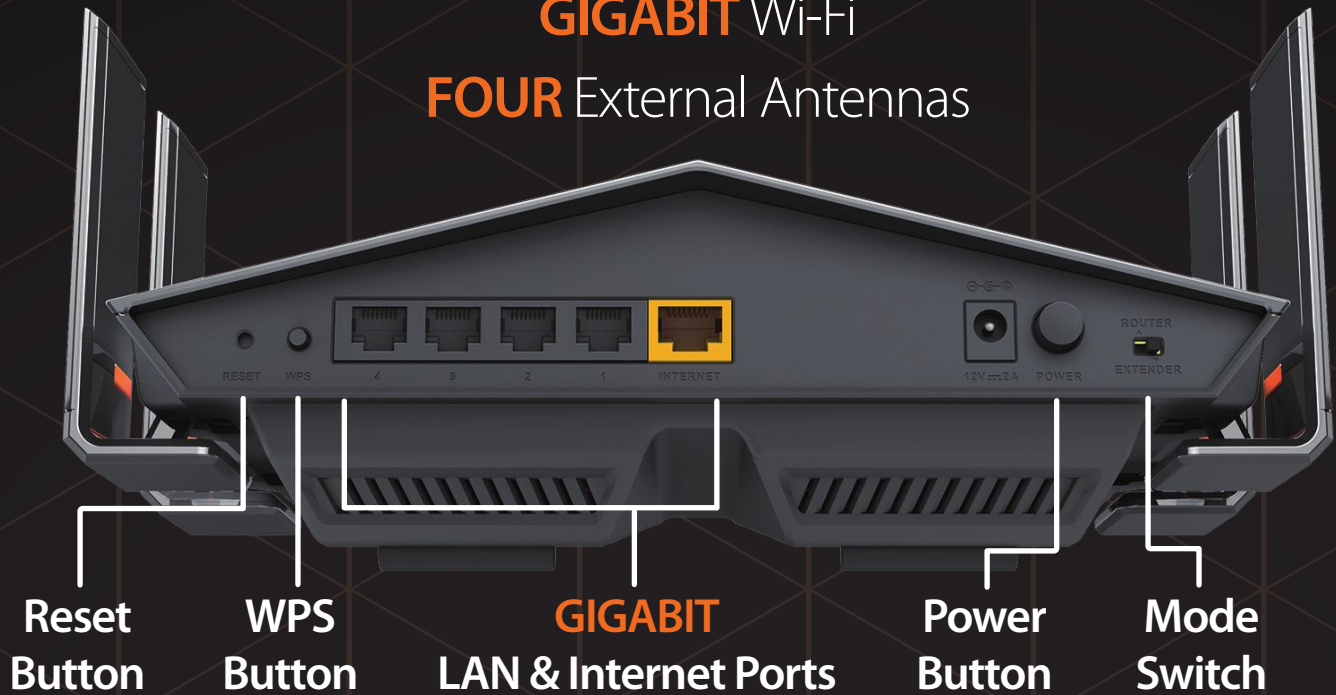

Advanced AC  
SmartBeam  
Enhanced Speed & Range

High Power Amplifier  
Stronger Signal &  
Longer Range

## Super-Charged with Smarter Wireless AC Features

The DIR-879's 802.11ac wireless standard brings a host of new technologies to create the best wireless networking experience to date. High-Speed 802.11ac provides Gigabit wireless connectivity of up to 1900 Mbps (Up to 1300 Mbps 5 GHz AC + up to 600 Mbps 2.4 GHz N)<sup>1,2</sup> allowing you to create a blazing fast home network that connects all of your computers, game consoles, 4K video capable set top boxes, and mobile devices to your broadband Internet connection. Plus, with AC SmartBeam technology you don't have to worry about your existing older devices limiting performance.

## More Power, More Antennas, More Coverage

The DIR-879 features the strongest and most sensitive wireless radio we've ever built, offering four times the power of a typical wireless router's<sup>3</sup>, letting you blanket large areas or multi-story buildings with Wi-Fi. The DIR-879's superior design allows you to enjoy full motion, high definition video calls on your mobile device while moving from room to room in your home. Featuring a 3x4 antenna configuration, the DIR-879 offers better data rates, fewer dead-spots, more coverage, and increased reliability.