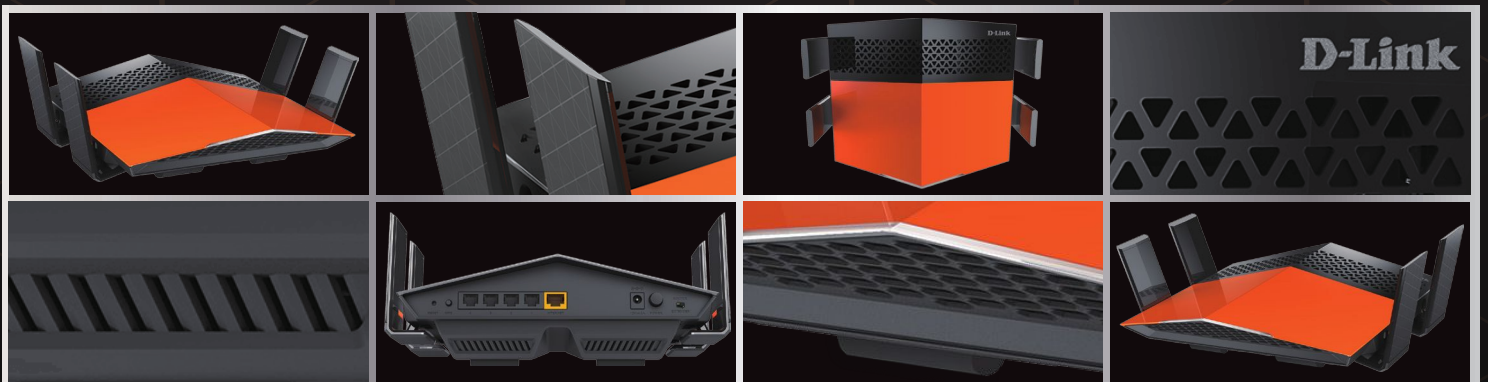

Advanced AC  
SmartBeam  
Enhanced Speed & Range

High Power Amplifier  
Stronger Signal &  
Longer Range

## More Power, More Antennas, More Coverage

The DIR-879 features the strongest and most sensitive wireless radio we've ever built, offering four times the power of a typical wireless router's<sup>3</sup>, letting you blanket large areas or multi-story buildings with Wi-Fi. The DIR-879's superior design allows you to enjoy full motion, high definition video calls on your mobile device while moving from room to room in your home. Featuring a 3x4 antenna configuration, the DIR-879 offers better data rates, fewer dead-spots, more coverage, and increased reliability.