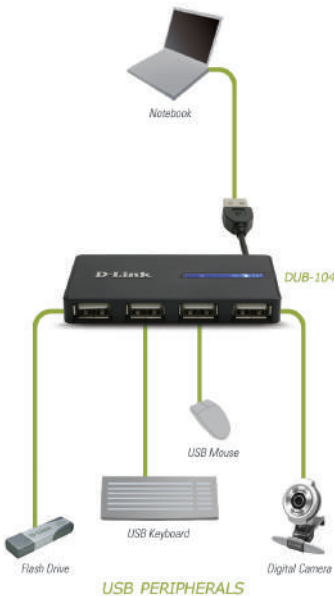

YOUR USB CONNECTION

TECHNICAL SPECIFICATIONS

STANDARDS

- + USB specification version 2.0
- + USB specification version 1.1
- + USB specification version 1.0
- + OHCI (Open Host Controller Interface)
- + EHCI (Enhanced Host Controller Interface)

WIRING TOPOLOGY

- + Tiered Star

CONNECTIVITY

- + Up to 127 devices by cascading multiple hubs

COMPATIBLE OPERATING SYSTEMS

USB 2.0 SPEED

- + Mac OS X 10.4.6 with USB 2.0 support
- + Microsoft Windows XP/2000 with USB 2.0 support

USB 1.x Speed

- + Mac OS 10.4.6 or above with USB 1.x support
- + Microsoft Windows XP/2000 with USB 1.x support

PORTS

- + 1 upstream USB Type A dongle
- + 4 downstream USB Type A receptacles

MINIMUM SYSTEM REQUIREMENTS

FOR USB 1.1 PERFORMANCE

- + Windows XP/2004 with USB 1.1 support
- + Mac OS X 10.4.6 with USB 1.1 support

FOR USB 2.0 PERFORMANCE

- + Windows XP/2004 with USB 2.0 support
- + Mac OS X 10.4.6 and above with USB 2.0 support

DIAGNOSTIC LED

Power On (Blue)

SUPPLIED CURRENT

Self-powered mode: 500mA per port

POWER REQUIREMENTS

12.6W, 2.1 A @ 5 VDC

POWER SUPPLY (OPTIONAL)

Output 5VDC 2.5A

DIMENSIONS

77 x (L) x 38 (W) x 9.6 (H) mm
(3.06 x 1.50 x 0.38 inches)

WEIGHT

27.2 grams (0.06 lb.)

OPERATING TEMPERATURE

0°C to 33°C (32°F to 91°F)

STORAGE TEMPERATURE

-18°C to 35°C (0°F to 95°F)

OPERATING HUMIDITY

5% to 95% (non-condensing)

STORAGE HUMIDITY

0% to 95% (non-condensing)

COMPLIANCES

- + FCC CLASS B
- + CE
- + C-TICK
- + VCCI

PACKAGE CONTENTS

- + D-Link 4-Port USB 2.0 Pocket Hub
- + Installation Guide

All references to speed are for comparison purposes only. Product specifications, size, and shape are subject to change without notice, actual product appearance may differ than that depicted on the packaging.

D-Link Worldwide Offices