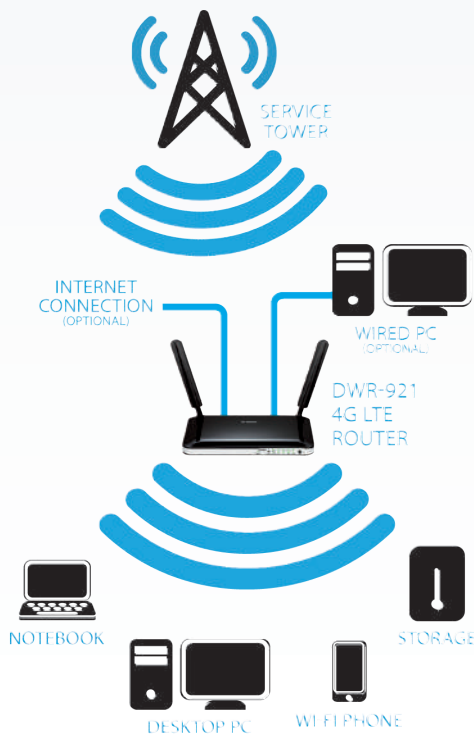

Your Network Setup

Technical Specifications

General

Device Interfaces	• Four 10/100 Ethernet LAN ports • WAN (RJ-45) port	• Two detachable 3G/4G antennas
Data Rates¹	• Up to 150 Mbps with 802.11n clients • 6/9/11/12/18/24/36/48/54 Mbps in 802.11g mode • 1/2/5.5/11 Mbps in 802.11b mode	• LTE Uplink: Up to 50 Mbps • LTE Downlink: Up to 100 Mbps
Standards	• 802.11g/b, compatible with 802.11n • 802.3	• 802.3u
UMTS/HSDPA/HSUPA Band ²	• 900/2100 MHz	• Power Class 3
LTE Band	• 900/1800/2600/800 MHz