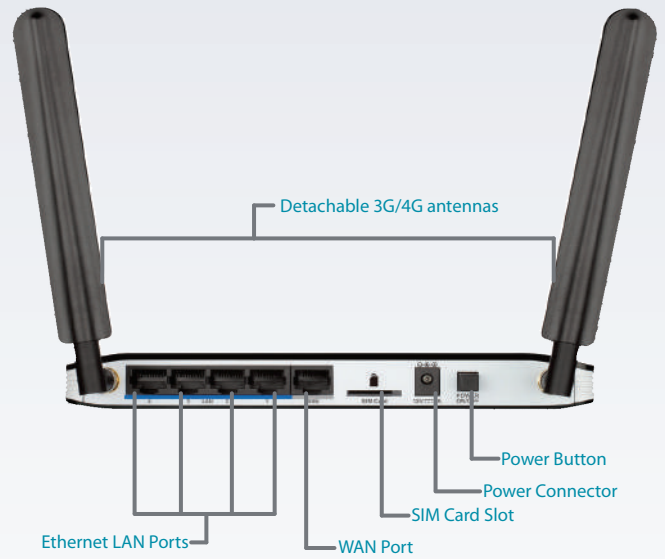

Easy to Set Up and Use

The DWR-921 4G LTE Router can be installed quickly and easily almost anywhere. This router is great for situations where an impromptu wireless network must be set up, or wherever conventional network access is unavailable. The DWR-921 can even be installed in buses, trains, or boats, allowing passengers to check e-mail or chat online while commuting or traveling.