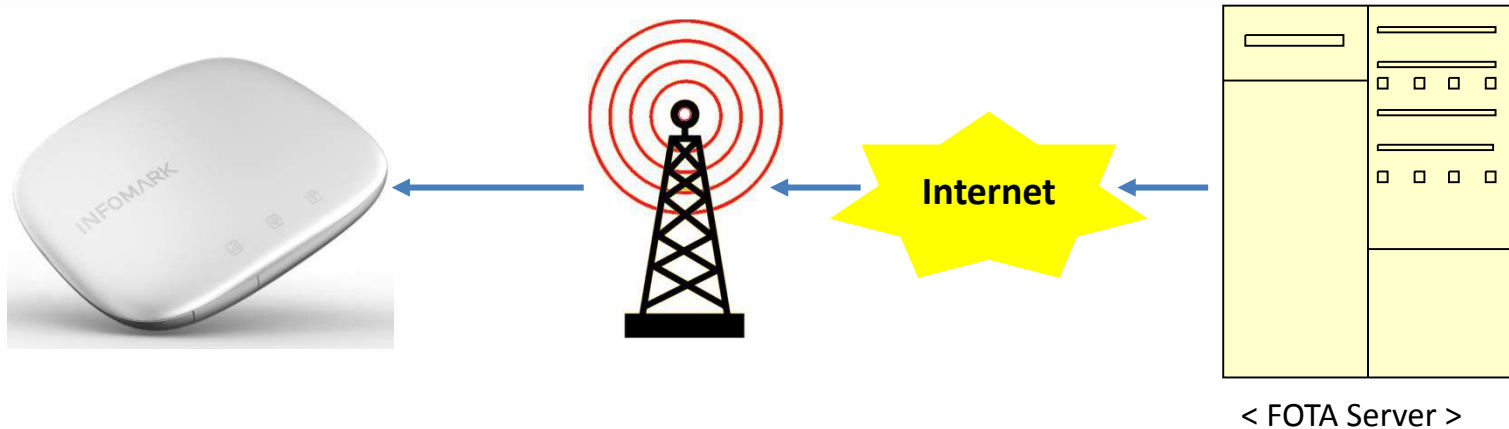

 1/7 view

4G Status +

Network Data Usage 0.00 Bytes View

Wi-Fi IML-C4000W 3305 +

SMS View

6. Add-In Function – FOTA

□ FOTA (Firmware Over The Air)

- Automatic/Manual firmware upgrade
- Automatic firmware upgrade while user device is activated.
- Upgraded firmware applied when rebooted
- Fail safe support during upgrade process.

- Auto/Manual firmware upgrade
- Upgraded firmware applied when rebooted
- Fail Safe support

Waiting for Your Smile

INFOMARK