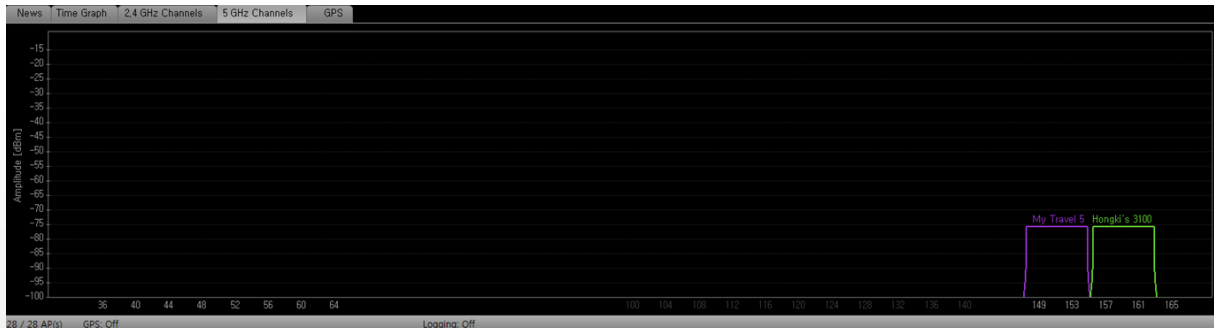

- Not Change WiFi Connection
- Configuration of Home WiFi Network
- Authentication for Public WiFi Zone

5. Add-In WiFi Function – 5GHz

□ 802.11n 5GHz Support

- 2.4GHz frequency has lots of interference and it causes lower performance and throughput
- 5GHz WiFi frequency enables the user device to use higher WiFi performance and throughput

< 2.4GHz WiFi AP >

< 5GHz WiFi AP >

6. Add-In Function - Hibernation

□ Hibernation

- Hibernation mode support by optimizing power management.
- Quick Booting support when power-on
 - Enter Hibernation mode when device power-off
 - Wake up from the Hibernation mode when device booting
- Quick network connection from the Hibernation mode with 3 seconds when device power-on
- Long Hibernation standby mode (600 hours) thru optimized power management.