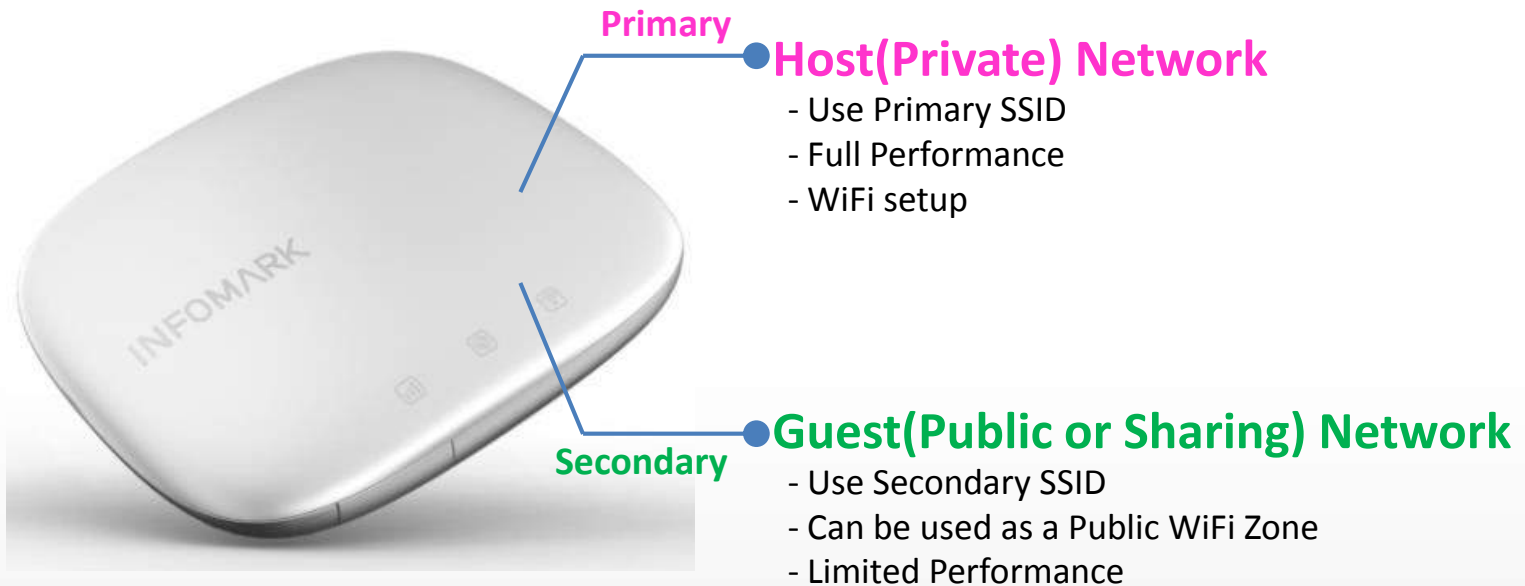

5. Add-In WiFi Function – Sharing Network

□ Host(Private) / Guest(Public or Sharing) Network

- Dual SSID Support
  - Primary SSID is for Host(Private) Network
  - Secondary WiFi SSID is for Guest(Public or Sharing) Network
- Bandwidth and user access number of Guest (Public or sharing) can be limited
- User-friendly configuration and diagnostic utilities