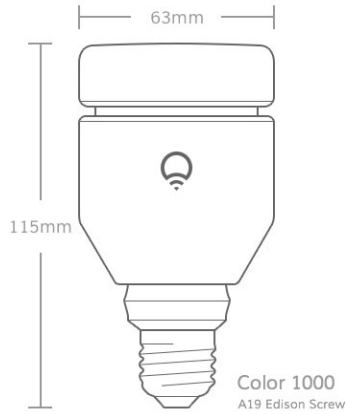

## Color 1000 Product Information Sheet

Fitting Type	E26 Edison Screw: US, Canada, Japan, Taiwan, Central America and South America. E27 Edison Screw: South America and Rest of World. E27 Edison Screw: South America and Rest of World. B22 Bayonet Cap: Europe, India, Australia and New Zealand.
Voltage Range	Universal Voltage - 110V to 240V
Lumens	1055 lumens (75 equivalent)
Wattage	11W at full brightness
Product Dimensions [Edison]	Inches: 2.48" W x 4.53" H Millimeters: 63mm x 115mm
Product Dimensions [Bayonet]	Inches: 2.48" W x 4.61" H Millimeters: 63mm W x 117mm H
Product Weight [Edison]	8.47 ounces (240 grams)
Product Weight [Bayonet]	8.57 ounces (243 grams)
Beam Angle	130 Degrees
Color Temperature	2,500 K - 9,000 K
Dimming	Software dimming
Expected Lifetime	Up to 22.8 years based on 3 hours usage per day.
Material/Finish	Pearl White
Precautions	Not intended for use in weather exposed areas
Operating System	iOS 8.0+ or Android 4.0+
Warranty	2-year limited hardware warranty
Packaging Dimensions	Inches : 3.74" L x 3.35" W x 6.38" H Millimeters: 95mm L x 85mm W x 162mm H
Wi-Fi Router Requirements	Wi-Fi router must be standard 802.11 b, g or n 2.4Ghz compliant. WPA2 security (highly recommended)
Product Code	E26 Fittings : LBA19E26UC10 E27 Fittings : LBA19E27UC10EU B22 Fittings : LBA19B22UC10EU