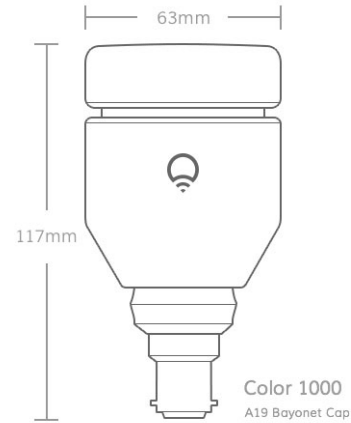

## Color 1000 Product Information Sheet

Fitting Type	E26 Edison Screw: US, Canada, Japan, Taiwan, Central America and South America. E27 Edison Screw: South America and Rest of World. E27 Edison Screw: South America and Rest of World. B22 Bayonet Cap: Europe, India, Australia and New Zealand.
Voltage Range	Universal Voltage - 110V to 240V
Lumens	1055 lumens (75 equivalent)
Wattage	11W at full brightness
Product Dimensions [Edison]	Inches: 2.48" W x 4.53" H Millimeters: 63mm x 115mm
Product Dimensions [Bayonet]	Inches: 2.48" W x 4.61" H Millimeters: 63mm W x 117mm H
Product Weight [Edison]	8.47 ounces (240 grams)
Product Weight [Bayonet]	8.57 ounces (243 grams)
Beam Angle	130 Degrees
Color Temperature	2,500 K - 9,000 K
Dimming	Software dimming
Expected Lifetime	Up to 22.8 years based on 3 hours usage per day.
Material/Finish	Pearl White
Precautions	Not intended for use in weather exposed areas
Operating System	iOS 8.0+ or Android 4.0+
Warranty	2-year limited hardware warranty
Packaging Dimensions	Inches : 3.74" L x 3.35" W x 6.38" H Millimeters: 95mm L x 85mm W x 162mm H
Wi-Fi Router Requirements	Wi-Fi router must be standard 802.11 b, g or n 2.4Ghz compliant. WPA2 security (highly recommended)
Product Code	E26 Fittings : LBA19E26UC10 E27 Fittings : LBA19E27UC10EU B22 Fittings : LBA19B22UC10EU