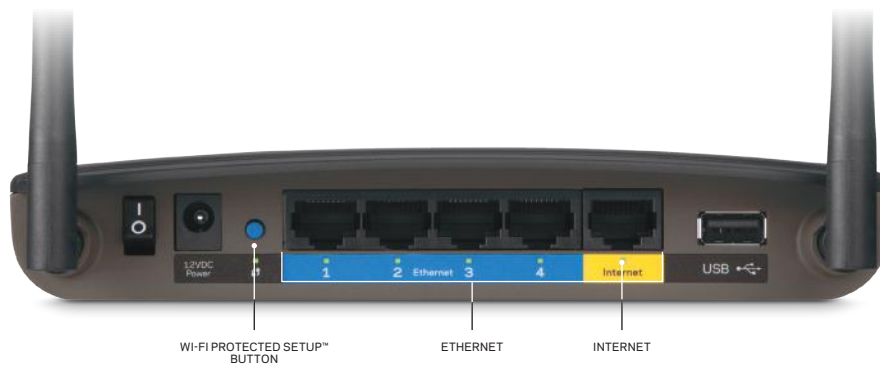

EA2750

N600 DUAL-BAND SMART Wi-Fi ROUTER

PACKAGE INCLUDES

- Linksys N600 Dual-Band Smart Wi-Fi Router, EA2750
- CD-ROM with Resources
- Ethernet Cable
- Power Adapter

MINIMUM SYSTEM REQUIREMENTS

- PC: Wi-Fi enabled with CD or DVD drive, Windows® XP SP3, Windows Vista® SP1 or later, Windows 7, or Windows 8
- Mac: Wi-Fi enabled with CD or DVD drive, Mac OS® X Leopard v10.5.8 or later, Snow Leopard v10.6.1 or later, Lion v10.7 or later, or Mountain Lion v10.8
- Web Browser: Internet Explorer® 8, Safari® 5 (for Mac®), Firefox® 8, or Google Chrome™

SPECIFICATIONS

Wireless Standards with Link Rate
IEEE 802.11n (up to 300 Mbps for 2.4 GHz/up to 300 Mbps for 5 GHz*)
IEEE 802.11g (up to 54 Mbps*)
IEEE 802.11a (up to 54 Mbps*)
IEEE 802.11b (up to 11 Mbps*)

WIRELESS OPERATING SPECTRUM

Simultaneous Dual-Band
2.4 GHz and 5 GHz

WIRELESS SECURITY

Wi-Fi Protected Setup™ button
WPA®/WPA2® encryption
WEP encryption

OPERATING FREQUENCY:

2.4GHz: 2412MHz - 2472MHz
5GHz: 5180MHz - 5240MHz

OUTPUT POWER:

2.4GHz: 18.92dBm
5GHz: 21.93 dBm

ANTENNA TYPE: Di-Pole

ANTENNA GAIN:
2.4GHz: 1.76dBi
5GHz: 2.94dBi

VPN SUPPORT

PPTP pass-through
IPsec pass-through
L2TP pass-through

MEDIA SPECIFICATIONS

DLNA Media Server

PORTS

1x Internet
4x Gigabit Ethernet
1x USB 2.0
Power

Weights & Dimensions

Power Product Weight (kg): 0.3
Product Depth (cm): 19.9
Product Width (cm): 17.5
Product Height (cm): 2.9
Unit Weight (kg): 0.79
Unit Depth (cm): 31.19
Unit Width (cm): 23.80
Unit Height (cm): 6.71
Case Pack Quantity (*PL): 4
Case Pack Weight (kg) (*PL): 3.5
Case Pack Length (cm) (*PL): 25.29
Case Pack Width (cm) (*PL): 29.4
Case Pack Height (cm) (*PL): 35.1

Specifications are subject to change without notice.

An active, customer-purchased Internet Service Provider broadband account is required for connection of this router and other connected computers and devices to the Internet.

Some devices may require additional wireless adapters or an Ethernet cable to connect to this router.

*Maximum performance derived from IEEE Standard 802.11 specifications. Actual performance can vary, including lower wireless network capacity, data throughput rate, range, and coverage. Performance depends on many factors, conditions and variables, including distance from the access point, volume of network traffic, building materials and construction, operating system used, mix of wireless products used, interference, and other adverse conditions.

Part Number	Description	UPC: 745883674541 EAN: 4260184665297	Warranty
EA2750-ME	N600 DUAL-BAND SMART Wi-Fi ROUTER		2-Year Limited Warranty

linksys.com

© 2015 Belkin International, Inc. and/or its affiliates. All rights reserved.
Linksys
Tupolevlaan 1, 1119 NW Schiphol-Rijk, The Netherlands
Made in China