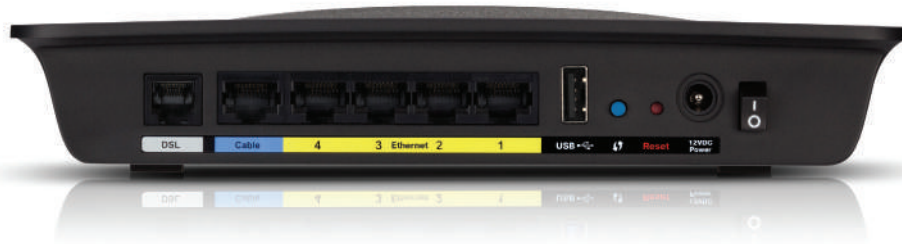

Directly connects you to the internet wirelessly –no separate DSL modem required. The Linksys X3500 can also act as a wireless router by connecting the Ethernet WAN port to a cable modem.

Superior wireless speed

The Linksys X3500 offers fast speed to connect your computers, Internet-ready TVs, game consoles and other WiFi devices at transfer rates up to 300 + 450 Mbps for an optimal home network experience.

Reliable wireless coverage

The MIMO antenna technology provides broad coverage so you can enjoy your wireless network from anywhere in your home.

Advanced security

Advanced security features such as WPA2 wireless encryption and the integrated firewall help you keep your network protected.

The power of Dual-Band

Double your network bandwidth with Dual-Band N (2.4 and 5 GHz) designed to avoid interference and maximise throughput. Ideal for HD video streaming, high speed file transfers and wireless gaming.

Benefits of Gigabit

Use the four Gigabit Ethernet ports for quick file sharing, 10x faster than standard Ethernet, between other Gigabit-enabled devices like computers, hard drives, and servers.

Built-in USB ports and DLNA Certified® media server

The USB ports let you add storage devices and printers to your network to share files or print wirelessly throughout your home. The built-in DLNA Certified® media server enables media streaming to your TV, Xbox 360, PS3, or other DLNA compatible devices.

MINIMUM SYSTEM REQUIREMENTS

Web Browser	Internet Explorer 7, Safari 4, or Firefox 3 or higher for optional browser-based configuration
PC	Wi-Fi enabled PC with CD or DVD drive, running Windows XP SP3, Windows Vista SP1 or later, Windows 7 or Windows 8
Mac	Wi-Fi enabled Mac with CD or DVD drive, running OS X Leopard 10.5 or Snow Leopard 10.6 or later, or Lion 10.7 or later

PACKAGE CONTENTS

- Linksys X3500 N750 Dual-Band Wireless Router with ADSL2+ Modem and USB
- CD-ROM with Cisco Connect Software and Resources
- Ethernet Cable
- Telephone Cable
- Quick Start Guide
- Power Adapter

X3500-EW

Annex A

TECHNICAL SPECIFICATIONS

Model	Linksys X3500
Technology	Wireless-N
Bands	2.4 GHz & 5 GHz
Transmit/Receive	2x2 (2.4GHz) & 3x3 (5GHz)
Antennas	2x2 (2.4GHz) & 3x3 (5GHz) internal
USB port	1 x USB StorageLink
Ports x speed	4 x Gigabit LAN 1 x Ethernet WAN 1 x DSL
IPv6 Support	Native IPv6 and 6rd support
Cisco Connect Software	Setup guest access Manage parental controls Advanced network settings
Setup	Cisco Connect CD Install
OS Compatibility	Windows, Mac
Package dimensions	31,9 x 23,5 x 6,5 cm (w x h x d)
Product dimensions	21,19 x 19,9 x 4 cm (w x h x d)
Product weight	0,803 kg
Warranty	2 year hardware limited warranty

Connect your future
linksys.com

*Maximum performance derived from IEEE Standard 802.11 specifications. Actual performance can vary, including lower wireless network capacity, data throughput rate, range and coverage. Performance depends on many factors, conditions and variables, including distance from the access point, volume of network traffic, building materials and construction, operating system used, mix of wireless products used, interference and other adverse conditions.