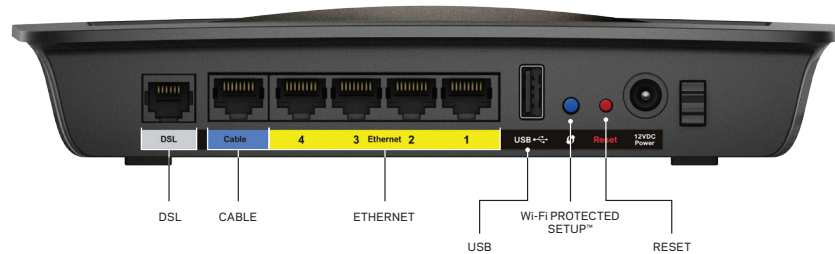

AC750

ADSL/VDSL DUAL-BAND Wi-Fi MODEM ROUTER

PACKAGE INCLUDES

- Linksys ADSL/VDSL Dual-Band Wi-Fi Modem Router, X6200
- Quick Start Guide
- Phone Cables
- Ethernet Cable
- Power Adapter
- CD-ROM with Documentation

SYSTEM REQUIREMENTS

1. For Modem Router Setup:
     - Latest versions of Google Chrome™, Firefox®, Safari® (for Mac®), or Internet Explorer® 11
   - For User Documentation:
     - PC: Wi-Fi enabled with CD or DVD drive, Windows® XP SP3, Windows Vista® SP1 or later, Windows 7, Windows 8, or Windows 10
     - Mac: Wi-Fi enabled with CD or DVD drive, Mac OS® X Leopard v10.5.8 or later, Snow Leopard v10.6.1 or later, Lion v10.7, Mountain Lion v10.8, Mavericks v10.9, Yosemite v10.10, or El Capitan v10.11
2. User Documentation is also available at: www.linksys.com/support

SPECIFICATIONS

Wireless Standards with Link Rate
IEEE 802.11ac (draft 2.0) (up to 433 Mbps for 5 GHz*)
IEEE 802.11n (up to 300 Mbps for 2.4 GHz*)
IEEE 802.11g (up to 54 Mbps*)
IEEE 802.11b (up to 11 Mbps*)

WIRELESS OPERATING SPECTRUM

Simultaneous Dual-Band
2.4 GHz and 5 GHz
Wireless-AC Technology for Powerful Networking

WIRELESS ENCRYPTION

64/128-bit WEP
WPA2-Personal
WPA2-Enterprise

VPN SUPPORT

PPTP pass-through
L2TP pass-through
IPSec pass-through

MEDIA SPECIFICATIONS

Media Server

LED

Power, Internet, DSL/Ethernet WAN, Wireless, LAN 1-4, Wi-Fi Protected Setup™

OPERATING FREQUENCIES:

2412-2472MHz & 5180-5240MHz

OUTPUT POWER (EIRP)

2.4GHz: 18.95dBm & 5GHz: 21.96dBm

ANTENNA TYPE: PIFA

ANTENNA GAIN:

2.4GHz: 3.91 dBi
5GHz: 3.51 dBi

PSU RATING:

Input: 100-240V AC 50/60 Hz, 0.6A
Output: 12V DC, 1.5A

PORTS

- 1x DSL port
- 1x Cable Gigabit WAN port
- 4x Gigabit LAN ports
- 1x USB 2.0 port
- 1x Power port

Product Weight (kg.): .0.93
Product Depth (cm): 25.48
Product Width (cm): 18.42
Product Height (cm): 5.56
Unit Weight (kg.): 1.42
Unit Depth (cm): 33.68
Unit Width (cm): 7.72
Unit Height (cm): 25.27
Case Pack Quantity (*PL): 4
Case Pack Weight (kg.) (*PL): 3.14
Case Pack Depth (cm) (*PL): 35.66
Case Pack Width (cm) (*PL): 17.35
Case Pack Height (cm) (*PL): 26.75

Specifications are subject to change without notice.

An active, customer-purchased Internet Service Provider broadband account is required for connection of this router and other connected computers and devices to the Internet.

Some devices may require additional wireless adapters or an Ethernet cable to connect to this router.

*The standard transmission rates — 433 Mbps (for 5 GHz), 300 Mbps (for 2.4 GHz), 54 Mbps, and 11 Mbps—are the physical data rates. Actual data throughput will be lower and may depend on the mix of wireless products used.

Compatible with Windows 10

Part Number	PSU plug type	UPC	EAN
X6200-UK	BS1363	745883696871	
X6200-EU	CEE 7/16 Europlug	745883696840	4260184665990
X6200-ME	BS1363	745883696864	4260184666010

linksys.com

© 2016 Belkin International, Inc. and/or its affiliates.
All rights reserved.
Tupolevlaan 1, 1119 NW Schiphol-Rijk,
The Netherlands
Made in China

Web: <http://support.linksys.com>