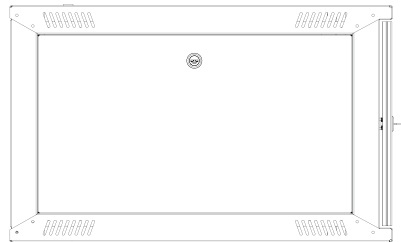

EURObox Wall Mounting series Enclosures with 19" w:540mm and d:450/600mm sizes, in 4 different U heights, gives a wide selection chart for users.

**Standard Color:**

RAL 7035 Light Grey  
(Stock Delivery)

**Optional Color:**

RAL 9005 Black

CONSTRUCTION  
DRAWINGS

BOTTOM VIEW

ISOMETRIC VIEW

FRONT VIEW

SIDE VIEW

REAR VIEW

TOP VIEW

EXPLODED VIEW

CONSTRUCTION DRAWINGS

D=600

D=450

MAX/STD/MIN EQUIPMENT MOUNTING DISTANCE

FRONT DOOR OPENING ANGLE

DIMENSIONS IN WIDTH AND HEIGHT