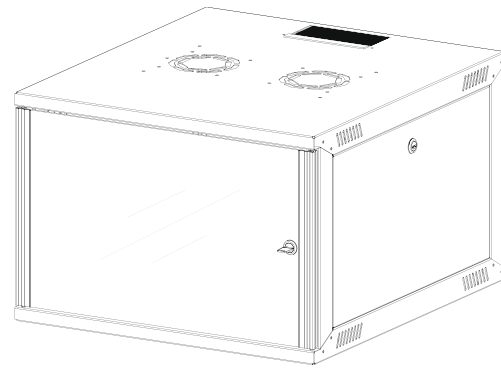

Width=540mm  
Depth=450mm/600mm

Load Capacity: 60kgs.

Standard Heights:  
4 different U heights: 7U,9U,12U, 16U

Standards, and Compliances:

**ISO 9001:2008**  
Quality Management System

EN 61587 -1:2012  
Mechanical Structures for  
Electronic Equipment

EURObox Wall Mounting series Enclosures with 19" w:540mm and d:450/600mm sizes, in 4 different U heights, gives a wide selection chart for users.

**Standard Color:**

RAL 7035 Light Grey  
(Stock Delivery)

**Optional Color:**

RAL 9005 Black

CONSTRUCTION  
DRAWINGS

BOTTOM VIEW

ISOMETRIC VIEW

FRONT VIEW

SIDE VIEW

REAR VIEW

TOP VIEW

EXPLODED VIEW

CONSTRUCTION DRAWINGS

D=600

D=450

MAX/STD/MIN EQUIPMENT MOUNTING DISTANCE

FRONT DOOR OPENING ANGLE

DIMENSIONS IN WIDTH AND HEIGHT