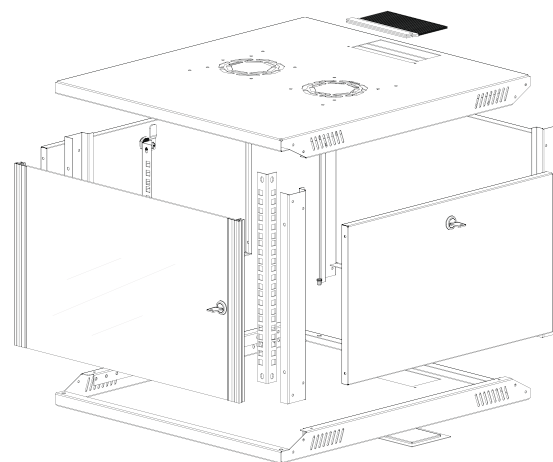

Width=540mm  
Depth=450mm/600mm

Load Capacity: 60kgs.

Standard Heights:  
4 different U heights: 7U,9U,12U, 16U

Standards, and Compliances:

**ISO 9001:2008**  
Quality Management System

EN 61587 -1:2012  
Mechanical Structures for  
Electronic Equipment

EURObox Wall Mounting series Enclosures with 19" w:540mm and d:450/600mm sizes, in 4 different U heights, gives a wide selection chart for users.

**Standard Color:**

RAL 7035 Light Grey  
(Stock Delivery)

TOP VIEW

EXPLODED VIEW

CONSTRUCTION DRAWINGS

D=600

D=450

MAX/STD/MIN EQUIPMENT MOUNTING DISTANCE

FRONT DOOR OPENING ANGLE

DIMENSIONS IN WIDTH AND HEIGHT