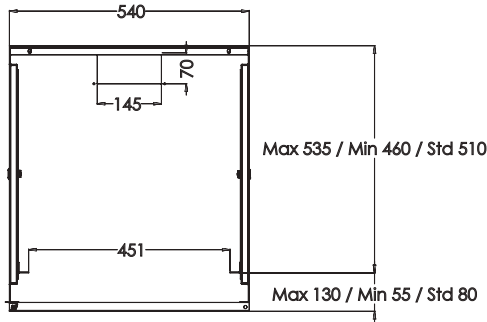

TOP VIEW

EXPLODED VIEW

CONSTRUCTION DRAWINGS

D=600

D=450

MAX/STD/MIN EQUIPMENT MOUNTING DISTANCE

FRONT DOOR OPENING ANGLE

DIMENSIONS IN WIDTH AND HEIGHT

EURObox Series Wall Mounting 19" Cabinets W=540mm D=450/600mm.

ROOT Product Number ***	Product Description	Size W X D X H mm	h size in U	h in mm	*H mm, overall without feet and/or castor	Width Overall mm	Ah Wall Mounting h mm	Width Rail to mm	Depth Overall mm	**Depth Shipping Conf. Rail to Rear Panel mm	QTY IN PACKAGE	PACKING DIMENSIONS W X D X H mm	Standard NET Weight of product kgs	Gross Weight of Product kgs	QTY IN PALETTE	PALETTE DIMENSIONS W X D X H mm	Palette Weight kgs
LN-EUBOX07U5445-LG-1	7U 19" Wall Mounting Cabinets W=540mm D=450mm	540x450x373	7U	311	373	540	268	19"	450	360	1	560x470x400	12,5	12,9	20	1000x1200x2150	278
LN-EUBOX09U5445-LG-1	9U 19" Wall Mounting Cabinets W=540mm D=450mm	540x450x462	9U	400	462	540	367	19"	450	360	1	560x470x460	14	14,6	16	1000x1200x2000	263
LN-EUBOX12U5445-LG-1	12U 19" Wall Mounting Cabinets W=540mm D=450mm	540x450x596	12U	533	596	540	490	19"	450	360	1	560x470x595	16,5	17,2	12	1000x1200x1950	226
LN-EUBOX16U5445-LG-1	16U 19" Wall Mounting Cabinets W=540mm D=450mm	540x450x773	16U	711	773	540	668	19"	450	360	1	560x470x800	18	19	10	1000x1200x2350	210
LN-EUBOX07U5460-LG-1	7U 19" Wall Mounting Cabinets W=540mm D=600mm	540x600x373	7U	311	373	540	268	19"	600	510	1	560x620x400	15	15,6	20	1100x1300x2150	346
LN-EUBOX09U5460-LG-1	9U 19" Wall Mounting Cabinets W=540mm D=600mm	540x600x462	9U	400	462	540	367	19"	600	510	1	560x620x460	16,5	17,2	16	1100x1300x2000	300
LN-EUBOX12U5460-LG-1	12U 19" Wall Mounting Cabinets W=540mm D=600mm	540x600x596	12U	533	596	540	490	19"	600	510	1	560x620x595	20	21	12	1100x1300x1950	277
LN-EUBOX16U5460-LG-1	16U 19" Wall Mounting Cabinets W=540mm D=600mm	540x600x773	16U	711	773	540	668	19"	600	510	1	560x620x800	23,5	24,7	10	1100x1300x2350	272