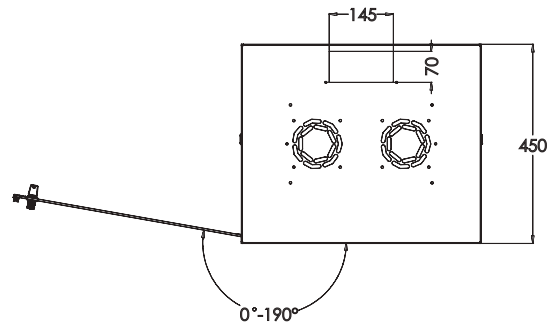

TOP VIEW

EXPLODED VIEW

CONSTRUCTION DRAWINGS

D=600

D=450

MAX/STD/MIN EQUIPMENT MOUNTING DISTANCE

FRONT DOOR OPENING ANGLE

DIMENSIONS IN WIDTH AND HEIGHT

EURObox Series Wall Mounting 19" Cabinets W=540mm D=450/600mm.

ROOT Product Number ***	Product Description	Size W X D X H mm	h size in U	h in mm	*H mm, overall without feet and/or castor	Width Overall mm	Ah Wall Mounting h mm	Width Rail to mm	Depth Overall mm	**Depth Shipping Conf. Rail to Rear Panel mm	QTY IN PACKAGE	PACKING DIMENSIONS W X D X H mm	Standard NET Weight of product kgs	Gross Weight of Product kgs	QTY IN PALETTE	PALETTE DIMENSIONS W X D X H mm	Palette Weight kgs
LN-EUBOX07U5445-LG-1	7U 19" Wall Mounting Cabinets W=540mm D=450mm	540x450x373	7U	311	373	540	268	19"	450	360	1	560x470x400	12,5	12,9	20	1000x1200x2150	278
LN-EUBOX09U5445-LG-1	9U 19" Wall Mounting Cabinets W=540mm D=450mm	540x450x462	9U	400	462	540	367	19"	450	360	1	560x470x460	14	14,6	16	1000x1200x2000	263
LN-EUBOX12U5445-LG-1	12U 19" Wall Mounting Cabinets W=540mm D=450mm	540x450x596	12U	533	596	540	490	19"	450	360	1	560x470x595	16,5	17,2	12	1000x1200x1950	226
LN-EUBOX16U5445-LG-1	16U 19" Wall Mounting Cabinets W=540mm D=450mm	540x450x773	16U	711	773	540	668	19"	450	360	1	560x470x800	18	19	10	1000x1200x2350	210
LN-EUBOX07U5460-LG-1	7U 19" Wall Mounting Cabinets W=540mm D=600mm	540x600x373	7U	311	373	540	268	19"	600	510	1	560x620x400	15	15,6	20	1100x1300x2150	346
LN-EUBOX09U5460-LG-1	9U 19" Wall Mounting Cabinets W=540mm D=600mm	540x600x462	9U	400	462	540	367	19"	600	510	1	560x620x460	16,5	17,2	16	1100x1300x2000	300
LN-EUBOX12U5460-LG-1	12U 19" Wall Mounting Cabinets W=540mm D=600mm	540x600x596	12U	533	596	540	490	19"	600	510	1	560x620x595	20	21	12	1100x1300x1950	277
LN-EUBOX16U5460-LG-1	16U 19" Wall Mounting Cabinets W=540mm D=600mm	540x600x773	16U	711	773	540	668	19"	600	510	1	560x620x800	23,5	24,7	10	1100x1300x2350	272