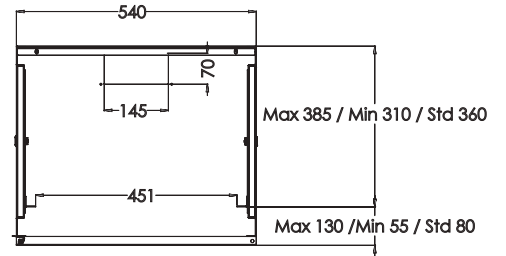

TOP VIEW

EXPLODED VIEW

CONSTRUCTION DRAWINGS

D=600

D=450

MAX/STD/MIN EQUIPMENT MOUNTING DISTANCE

FRONT DOOR OPENING ANGLE

DIMENSIONS IN WIDTH AND HEIGHT

EURObox Series Wall Mounting 19" Cabinets W=540mm D=450/600mm.

ROOT Product Number ***	Product Description	Size W X D X H mm	h size in U	h in mm	*H mm, overall without feet and/or castor	Width Overall mm	Ah Wall Mounting h mm	Width Rail to mm	Depth Overall mm	**Depth Shipping Conf. Rail to Rear Panel mm	QTY IN PACKAGE	PACKING DIMENSIONS W X D X H mm	Standard NET Weight of product kgs	Gross Weight of Product kgs	QTY IN PALETTE	PALETTE DIMENSIONS W X D X H mm	Palette Weight kgs
LN-EUBOX07U5445-LG-1	7U 19" Wall Mounting Cabinets W=540mm D=450mm	540x450x373	7U	311	373	540	268	19"	450	360	1	560x470x400	12,5	12,9	20	1000x1200x2150	278
LN-EUBOX09U5445-LG-1	9U 19" Wall Mounting Cabinets W=540mm D=450mm	540x450x462	9U	400	462	540	367	19"	450	360	1	560x470x460	14	14,6	16	1000x1200x2000	263
LN-EUBOX12U5445-LG-1	12U 19" Wall Mounting Cabinets W=540mm D=450mm	540x450x596	12U	533	596	540	490	19"	450	360	1	560x470x595	16,5	17,2	12	1000x1200x1950	226
LN-EUBOX16U5445-LG-1	16U 19" Wall Mounting Cabinets W=540mm D=450mm	540x450x773	16U	711	773	540	668	19"	450	360	1	560x470x800	18	19	10	1000x1200x2350	210
LN-EUBOX07U5460-LG-1	7U 19" Wall Mounting Cabinets W=540mm D=600mm	540x600x373	7U	311	373	540	268	19"	600	510	1	560x620x400	15	15,6	20	1100x1300x2150	346
LN-EUBOX09U5460-LG-1	9U 19" Wall Mounting Cabinets W=540mm D=600mm	540x600x462	9U	400	462	540	367	19"	600	510	1	560x620x460	16,5	17,2	16	1100x1300x2000	300
LN-EUBOX12U5460-LG-1	12U 19" Wall Mounting Cabinets W=540mm D=600mm	540x600x596	12U	533	596	540	490	19"	600	510	1	560x620x595	20	21	12	1100x1300x1950	277
LN-EUBOX16U5460-LG-1	16U 19" Wall Mounting Cabinets W=540mm D=600mm	540x600x773	16U	711	773	540	668	19"	600	510	1	560x620x800	23,5	24,7	10	1100x1300x2350	272