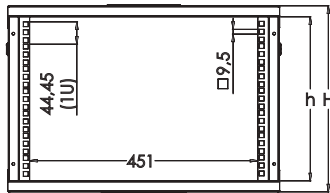

TOP VIEW

EXPLODED VIEW

CONSTRUCTION DRAWINGS

D=600

D=450

MAX/STD/MIN EQUIPMENT MOUNTING DISTANCE

FRONT DOOR OPENING ANGLE

DIMENSIONS IN WIDTH AND HEIGHT

EURObox Series Wall Mounting 19" Cabinets W=540mm D=450/600mm.

ROOT Product Number ***	Product Description	Size W X D X H mm	h size in U	h in mm	*H mm, overall without feet and/or castor	Width Overall mm	Ah Wall Mounting h mm	Width Rail to mm	Depth Overall mm	**Depth Shipping Conf. Rail to Rear Panel mm	QTY IN PACKAGE	PACKING DIMENSIONS W X D X H mm	Standard NET Weight of product kgs	Gross Weight of Product kgs	QTY IN PALETTE	PALETTE DIMENSIONS W X D X H mm	Palette Weight kgs
LN-EUBOX07U5445-LG-1	7U 19" Wall Mounting Cabinets W=540mm D=450mm	540x450x373	7U	311	373	540	268	19"	450	360	1	560x470x400	12,5	12,9	20	1000x1200x2150	278
LN-EUBOX09U5445-LG-1	9U 19" Wall Mounting Cabinets W=540mm D=450mm	540x450x462	9U	400	462	540	367	19"	450	360	1	560x470x460	14	14,6	16	1000x1200x2000	263
LN-EUBOX12U5445-LG-1	12U 19" Wall Mounting Cabinets W=540mm D=450mm	540x450x596	12U	533	596	540	490	19"	450	360	1	560x470x595	16,5	17,2	12	1000x1200x1950	226
LN-EUBOX16U5445-LG-1	16U 19" Wall Mounting Cabinets W=540mm D=450mm	540x450x773	16U	711	773	540	668	19"	450	360	1	560x470x800	18	19	10	1000x1200x2350	210
LN-EUBOX07U5460-LG-1	7U 19" Wall Mounting Cabinets W=540mm D=600mm	540x600x373	7U	311	373	540	268	19"	600	510	1	560x620x400	15	15,6	20	1100x1300x2150	346
LN-EUBOX09U5460-LG-1	9U 19" Wall Mounting Cabinets W=540mm D=600mm	540x600x462	9U	400	462	540	367	19"	600	510	1	560x620x460	16,5	17,2	16	1100x1300x2000	300
LN-EUBOX12U5460-LG-1	12U 19" Wall Mounting Cabinets W=540mm D=600mm	540x600x596	12U	533	596	540	490	19"	600	510	1	560x620x595	20	21	12	1100x1300x1950	277
LN-EUBOX16U5460-LG-1	16U 19" Wall Mounting Cabinets W=540mm D=600mm	540x600x773	16U	711	773	540	668	19"	600	510	1	560x620x800	23,5	24,7	10	1100x1300x2350	272