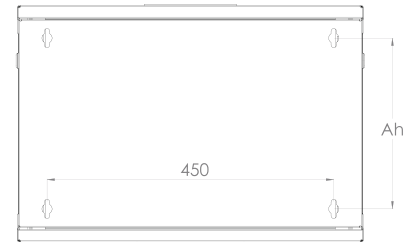

EURObox Wall Mounting series Enclosures with 19" w:540mm and d:450/600mm sizes, in 4 different U heights, gives a wide selection chart for users.

**Standard Color:**

RAL 7035 Light Grey  
(Stock Delivery)

**Optional Color:**

RAL 9005 Black

CONSTRUCTION  
DRAWINGS

BOTTOM VIEW

ISOMETRIC VIEW

FRONT VIEW

SIDE VIEW

REAR VIEW

TOP VIEW

EXPLODED VIEW

CONSTRUCTION DRAWINGS

D=600

D=450

MAX/STD/MIN EQUIPMENT MOUNTING DISTANCE

FRONT DOOR OPENING ANGLE

DIMENSIONS IN WIDTH AND HEIGHT