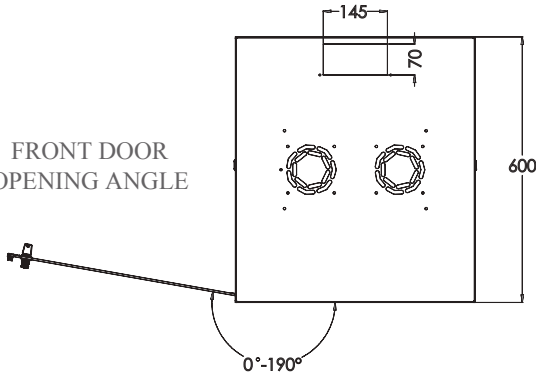

TOP VIEW

EXPLODED VIEW

CONSTRUCTION DRAWINGS

D=600

D=450

MAX/STD/MIN EQUIPMENT MOUNTING DISTANCE

FRONT DOOR OPENING ANGLE

DIMENSIONS IN WIDTH AND HEIGHT

EURObox Series Wall Mounting 19" Cabinets W=540mm D=450/600mm.

ROOT Product Number ***	Product Description	Size W X D X H mm	h size in U	h in mm	*H mm, overall without feet and/or castor	Width Overall mm	Ah Wall Mounting h mm	Width Rail to mm	Depth Overall mm	**Depth Shipping Conf. Rail to Rear Panel mm	QTY IN PACKAGE	PACKING DIMENSIONS W X D X H mm	Standard NET Weight of product kgs	Gross Weight of Product kgs	QTY IN PALETTE	PALETTE DIMENSIONS W X D X H mm	Palette Weight kgs
LN-EUBOX07U5445-LG-1	7U 19" Wall Mounting Cabinets W=540mm D=450mm	540x450x373	7U	311	373	540	268	19"	450	360	1	560x470x400	12,5	12,9	20	1000x1200x2150	278
LN-EUBOX09U5445-LG-1	9U 19" Wall Mounting Cabinets W=540mm D=450mm	540x450x462	9U	400	462	540	367	19"	450	360	1	560x470x460	14	14,6	16	1000x1200x2000	263
LN-EUBOX12U5445-LG-1	12U 19" Wall Mounting Cabinets W=540mm D=450mm	540x450x596	12U	533	596	540	490	19"	450	360	1	560x470x595	16,5	17,2	12	1000x1200x1950	226
LN-EUBOX16U5445-LG-1	16U 19" Wall Mounting Cabinets W=540mm D=450mm	540x450x773	16U	711	773	540	668	19"	450	360	1	560x470x800	18	19	10	1000x1200x2350	210
LN-EUBOX07U5460-LG-1	7U 19" Wall Mounting Cabinets W=540mm D=600mm	540x600x373	7U	311	373	540	268	19"	600	510	1	560x620x400	15	15,6	20	1100x1300x2150	346
LN-EUBOX09U5460-LG-1	9U 19" Wall Mounting Cabinets W=540mm D=600mm	540x600x462	9U	400	462	540	367	19"	600	510	1	560x620x460	16,5	17,2	16	1100x1300x2000	300
LN-EUBOX12U5460-LG-1	12U 19" Wall Mounting Cabinets W=540mm D=600mm	540x600x596	12U	533	596	540	490	19"	600	510	1	560x620x595	20	21	12	1100x1300x1950	277
LN-EUBOX16U5460-LG-1	16U 19" Wall Mounting Cabinets W=540mm D=600mm	540x600x773	16U	711	773	540	668	19"	600	510	1	560x620x800	23,5	24,7	10	1100x1300x2350	272