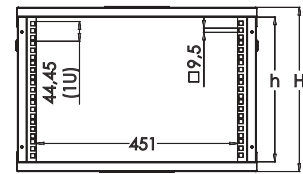

TOP VIEW

EXPLODED VIEW

CONSTRUCTION DRAWINGS

D=600

D=450

MAX/STD/MIN EQUIPMENT MOUNTING DISTANCE

FRONT DOOR OPENING ANGLE

DIMENSIONS IN WIDTH AND HEIGHT

EURObox Series Wall Mounting 19" Cabinets W=540mm D=450/600mm.

ROOT Product Number ***	Product Description	Size W X D X H mm	h size in U	h in mm	*H mm, overall without feet and/or castor	Width Overall mm	Ah Wall Mounting h mm	Width Rail to mm	Depth Overall mm	**Depth Shipping Conf. Rail to Rear Panel mm	QTY IN PACKAGE	PACKING DIMENSIONS W X D X H mm	Standard NET Weight of product kgs	Gross Weight of Product kgs	QTY IN PALETTE	PALETTE DIMENSIONS W X D X H mm	Palette Weight kgs
LN-EUBOX07U5445-LG-1	7U 19" Wall Mounting Cabinets W=540mm D=450mm	540x450x373	7U	311	373	540	268	19"	450	360	1	560x470x400	12,5	12,9	20	1000x1200x2150	278
LN-EUBOX09U5445-LG-1	9U 19" Wall Mounting Cabinets W=540mm D=450mm	540x450x462	9U	400	462	540	367	19"	450	360	1	560x470x460	14	14,6	16	1000x1200x2000	263
LN-EUBOX12U5445-LG-1	12U 19" Wall Mounting Cabinets W=540mm D=450mm	540x450x596	12U	533	596	540	490	19"	450	360	1	560x470x595	16,5	17,2	12	1000x1200x1950	226
LN-EUBOX16U5445-LG-1	16U 19" Wall Mounting Cabinets W=540mm D=450mm	540x450x773	16U	711	773	540	668	19"	450	360	1	560x470x800	18	19	10	1000x1200x2350	210
LN-EUBOX07U5460-LG-1	7U 19" Wall Mounting Cabinets W=540mm D=600mm	540x600x373	7U	311	373	540	268	19"	600	510	1	560x620x400	15	15,6	20	1100x1300x2150	346
LN-EUBOX09U5460-LG-1	9U 19" Wall Mounting Cabinets W=540mm D=600mm	540x600x462	9U	400	462	540	367	19"	600	510	1	560x620x460	16,5	17,2	16	1100x1300x2000	300
LN-EUBOX12U5460-LG-1	12U 19" Wall Mounting Cabinets W=540mm D=600mm	540x600x596	12U	533	596	540	490	19"	600	510	1	560x620x595	20	21	12	1100x1300x1950	277
LN-EUBOX16U5460-LG-1	16U 19" Wall Mounting Cabinets W=540mm D=600mm	540x600x773	16U	711	773	540	668	19"	600	510	1	560x620x800	23,5	24,7	10	1100x1300x2350	272