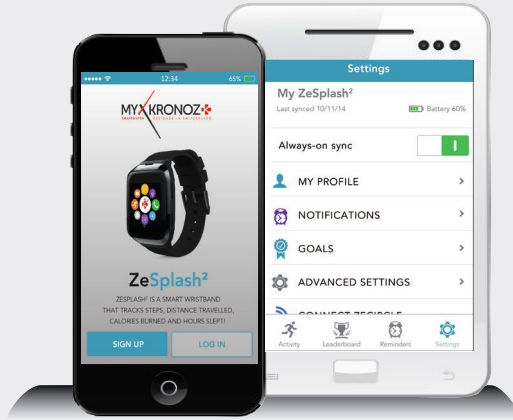

FEATURES

 TIME Tells Time	 CALLS Answer, end, reject calls	 NOTIFICATIONS Get notified of SMS, emails and social media activity	 HEART RATE MONITOR Measure your heart-rate	 PEDOMETER Count your daily steps
 CALORIES Calculate calories burned	 DISTANCE Measure distance travelled	 VOICE CONTROL Perform tasks using voice commands	 ANTI-LOST ALERT Alerts when your phone is out of Bluetooth operating range (10m)	 FIND MY PHONE Make your phone rings to find it
 MUSIC Choose your favorite song	 REMINDERS Schedule vibrating alarms	 GOALS Set up your daily goals	 CAMERA REMOTE Remotely control your smartphone camera	 OTA FIRMWARE UPDATE Upgrade your watch's firmware over-the-air

ZESPLASH² APPLICATIONS